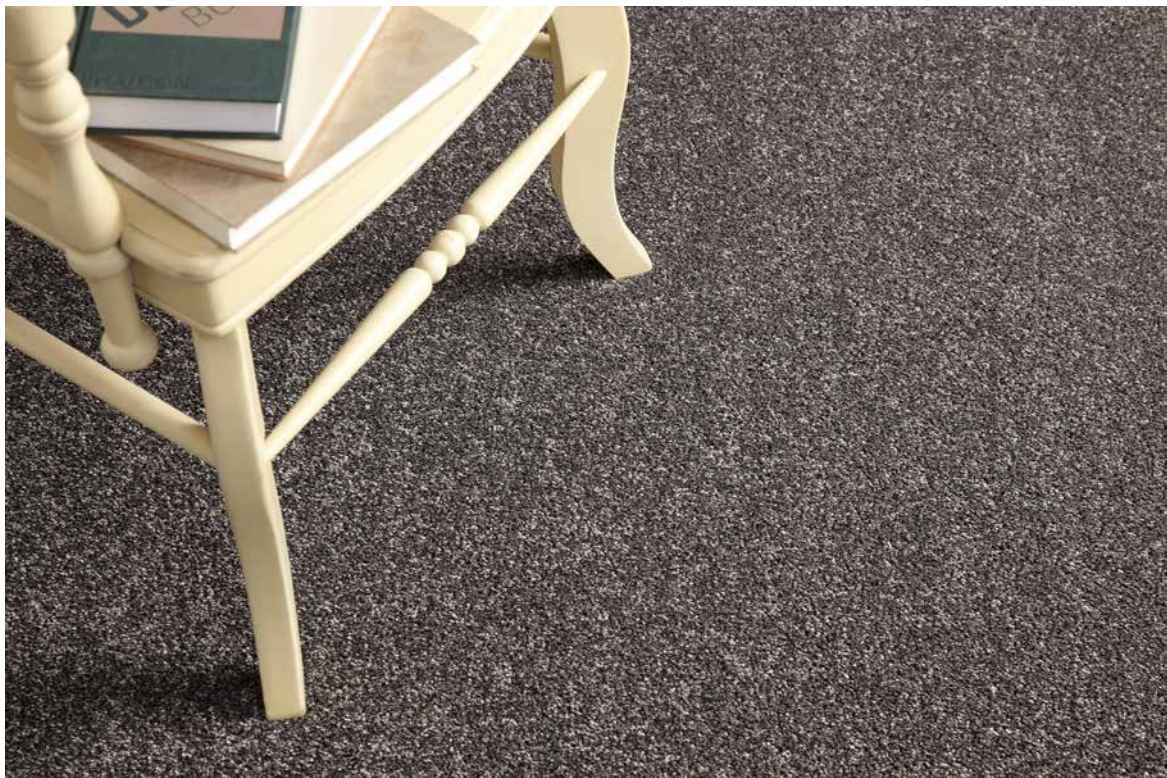

Dappled Grey